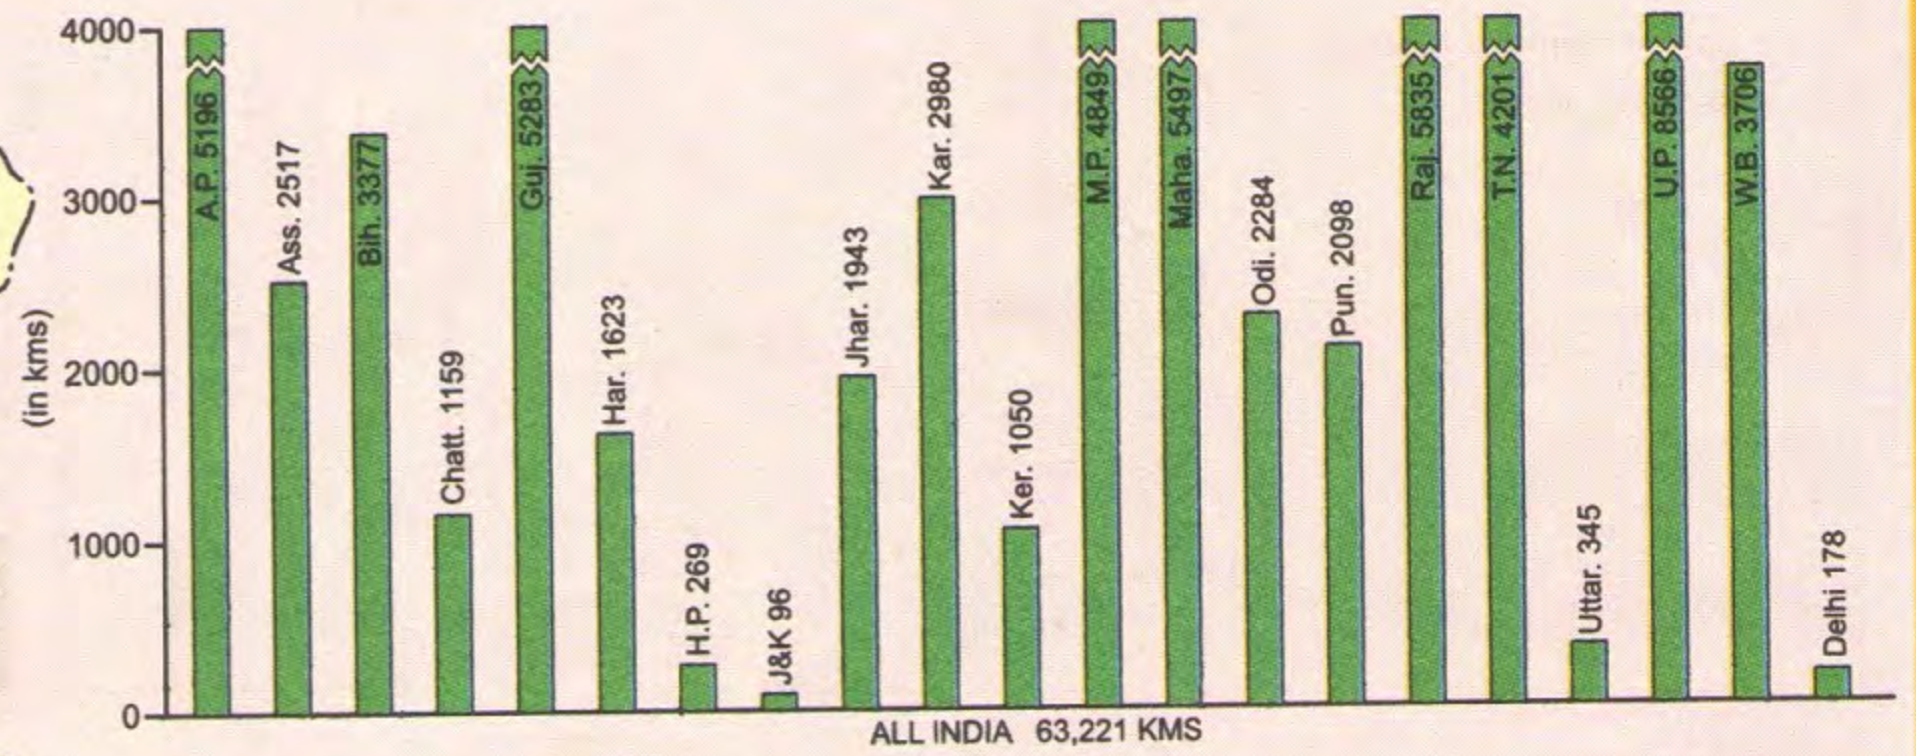

MINERAL BASED

CHEMICAL & ELECTRONICS

RAILWAY ROUTE LENGTH (in kms.) 2003-04

Scale 1:51 850 000 1 Cm = 518 Kms

Bonne Projection

Scale 1:51 850 000 1 Cm = 518.5 Kms

Bonne Projection 40°

Scale 1:4 640 000 1 Cm = 46.4 Kms